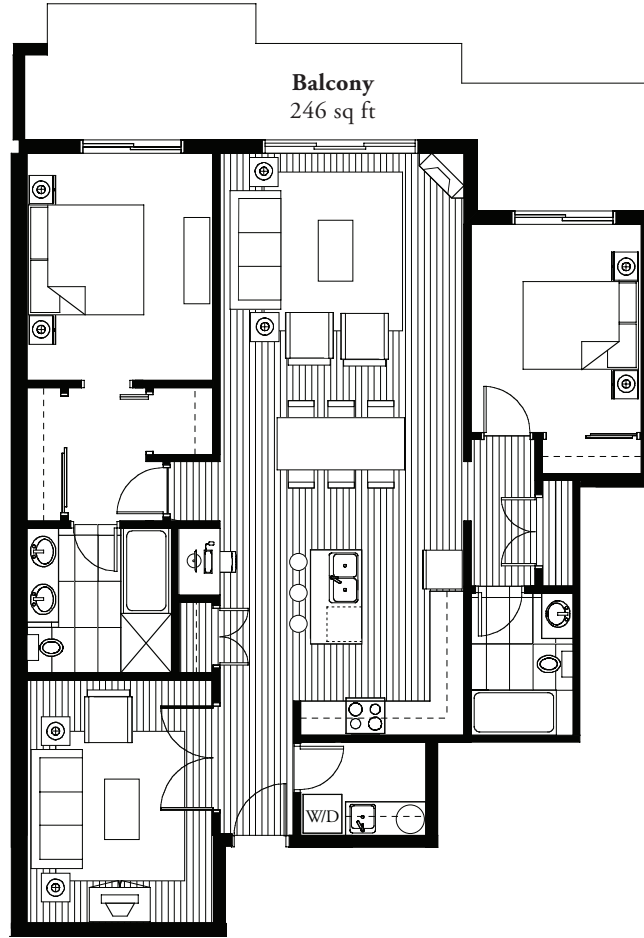

ONLY ONE REMAINS

THE RESIDENCES AT THE BEACH CLUB

SUITES 301 to 701 - 302 to 702

Interior 1347 sq ft | Balcony 246 sq ft | Total 1593 sq ft

2 Bedrooms | 2 Bathrooms | Family Room

THE BAYVIEW

GARDEN LEVEL
Total units: 4

SECOND LEVEL
Total units: 8

LEVELS THREE - SEVEN
Total units: 8

LEVEL EIGHT - PENTHOUSE
Total units: 4